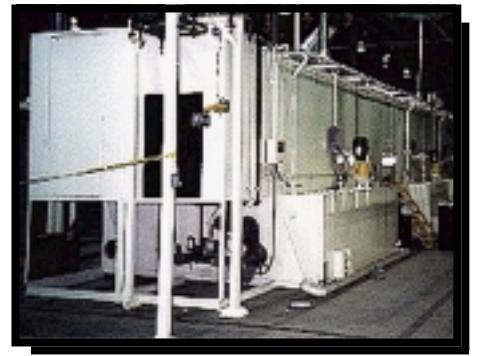

INDUSTRIAL SPRAY WASHERS

*“Your Single Source
From Start to
Finish...
Providing Total
Turnkey Systems and
Individual Finishing
Components”*

CUSTOM DESIGN & FABRICATION

- BELT WASHERS
- MONORAIL WASHERS
- IMMERSION WASHERS
- DIP TANKS
- MANUAL SPRAY WASH BOOTHS

- **Natural Gas, LP Gas, Electric, or St**

**MILD STEEL, STAINLESS STEEL, AND
COMPOSITE CONSTRUCTION**

**GENERAL
FABRICATIONS
CORPORATION**

7777 Milan Rd.
P.O. Box 2461 Sandusky,
OH 44870
419-625-6055
Fax: 419-625-7843
e-mail: sales@gfcfinishing.com
www.gfcfinishing.com